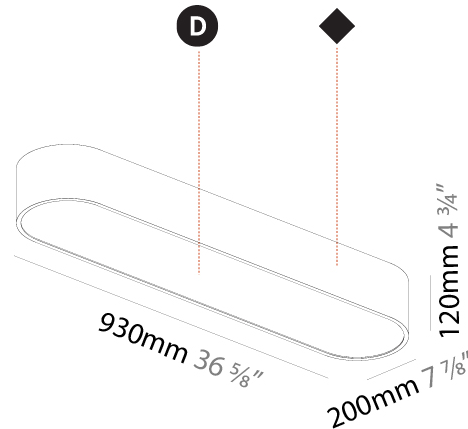

1. To build a product code in our configurator select the specify button on the base model # product page
2. To build a manual product code on this datasheet choose from the options listed below in blue font and add the suffix to the base model #

GENERAL

Series: Smoothy
Subseries: Smoothline
Brand: Prolicht
Division: Architectural
Mounting Type: Surface
Mounting Location: Ceiling
Subcategory: Ambient

PHYSICAL

Shape: Oval
Length (mm): 930
Length (in): 36 5/8
Width (mm): 200
Width (in): 7 7/8
Height (mm): 120
Height (in): 4 3/4
Light Distribution: Direct
Weight (kg): 5.108
Weight (lbs): 11.24
Diffuser: PMMA - Opal or Micro-Prism
Fixture Finish: SSR / BKV / CWI / CRY / HAB / LAG / UFT / ITA / RUA / RUR / MIC / FTG / MYG / TWT / LOD / PUS / FRO / FUP / KIA / POP / BLS / SPG / MEY / GOH / GUM / CHC / COM / ABZ / JAG / OBR / MOS / ROR
Fixture Material: Extruded Aluminum / Steel

ELECTRICAL

Lamp Type: LED (Zhaga Standard)
Input Wattage (W): 31.5
Total Output Wattage (W): 27
Dimming: Tri-Mode (Non-Dimming and Phase Dimming (120Vac only) and 0-10V Dimming)
Driver Included: Yes
Driver Location: Integrated
Driver Type: Constant Current - Universal
Driver Class: Class 2
Input Voltage (V): 120 - 277
Constant Current (MA): 500

LED

Color Temperature (°K): 3000 / 3500 / 4000
Max. Delivered Lumen (lm): 2190 / 2362 / 2410
CRI: >80 CRI
Lamp Life (hrs): 50000

OPTICAL

RATINGS AND CERTIFICATIONS

Certified By: Certified for North American Standards
IP rating: IP20