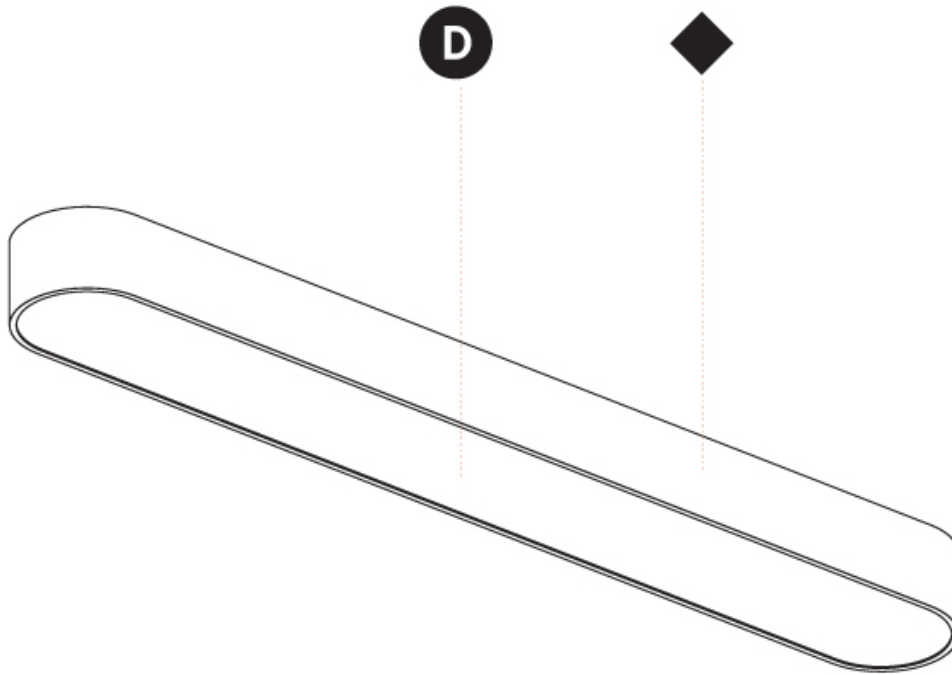

SMOOTHLINE SURFACE

A32972-

PROJECT

TYPE

SPECIFIER

QUANTITY

DATE

SMOOTHY