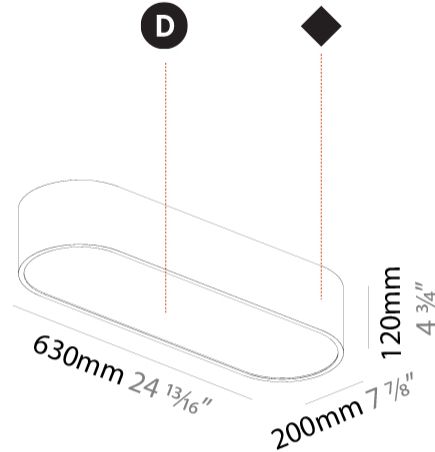

1. To build a product code in our configurator select the specify button on the base model # product page
2. To build a manual product code on this datasheet choose from the options listed below in blue font and add the suffix to the base model #

GENERAL

Series: Smoothy
Subseries: Smoothline
Brand: Prolicht
Division: Architectural
Mounting Type: Surface
Mounting Location: Ceiling
Subcategory: Ambient

PHYSICAL

Shape: Oval
Length (mm): 630
Length (in): 24 ¹³/₁₆
Width (mm): 200
Width (in): 7 ⁷/₈
Height (mm): 120
Height (in): 4 ³/₄
Light Distribution: Direct
Weight (kg): 3.403
Weight (lbs): 7.49
Diffuser: PMMA - Opal or Micro-Prism
Fixture Finish: SSR / BKV / CWI / CRY / HAB / LAG / UFT / ITA / RUA / RUR / MIC / FTG / MYG / TWT / LOD / PUS / FRO / FUP / KIA / POP / BLS / SPG / MEY / GOH / GUM / CHC / COM / ABZ / JAG / OBR / MOS / ROR
Fixture Material: Extruded Aluminum / Steel

ELECTRICAL

Lamp Type: LED (Zhaga Standard)
Input Wattage (W): 21
Total Output Wattage (W): 18
Dimming: Tri-Mode (Non-Dimming and Phase Dimming (120Vac only) and 0-10V Dimming)
Driver Included: Yes
Driver Location: Integrated
Driver Type: Constant Current - Universal
Driver Class: Class 2
Input Voltage (V): 120 - 277
Constant Current (MA): 500

LED

Color Temperature (°K): 3000 / 3500 / 4000
Max. Delivered Lumen (lm): 1460 / 1568 / 1600
CRI: >80 CRI
Lamp Life (hrs): 50000

OPTICAL

RATINGS AND CERTIFICATIONS

Certified By: Certified for North American Standards
IP rating: IP20